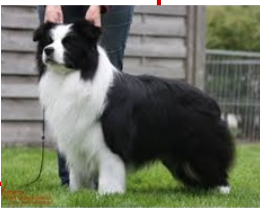

**Willow-Tree
Goldenrose**
LOSH
1015844

**Simaro cold
as ice**
ZBRH 13320